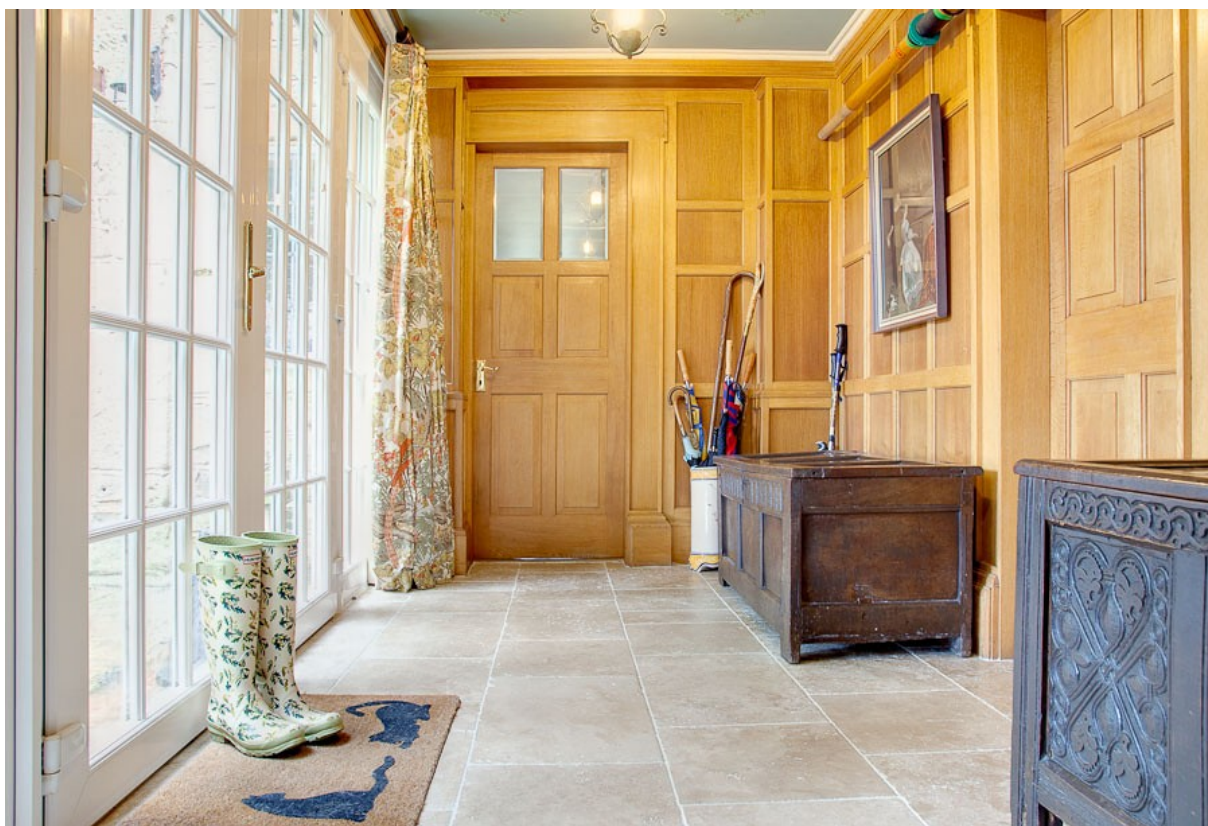

naturalearth
PRODUCTS

Flooring from Natural Earth Products Ltd

Beautiful natural stone tiles create stunning features which enhance any home. Our tiles have been carefully selected from around the world in a wide range of colours and finishes.

We have over 100 different natural stone tiles on display in our showroom; from limestones to travertines and marbles to slates along with borders and mosaics to complement the tiles.

Oak, with its beautiful grain and texture, strength and rich colouring guarantees a warm and natural feeling. We have a variety of solid and engineered oak as well as walnut and pine on display in our showroom which we can supply and install.